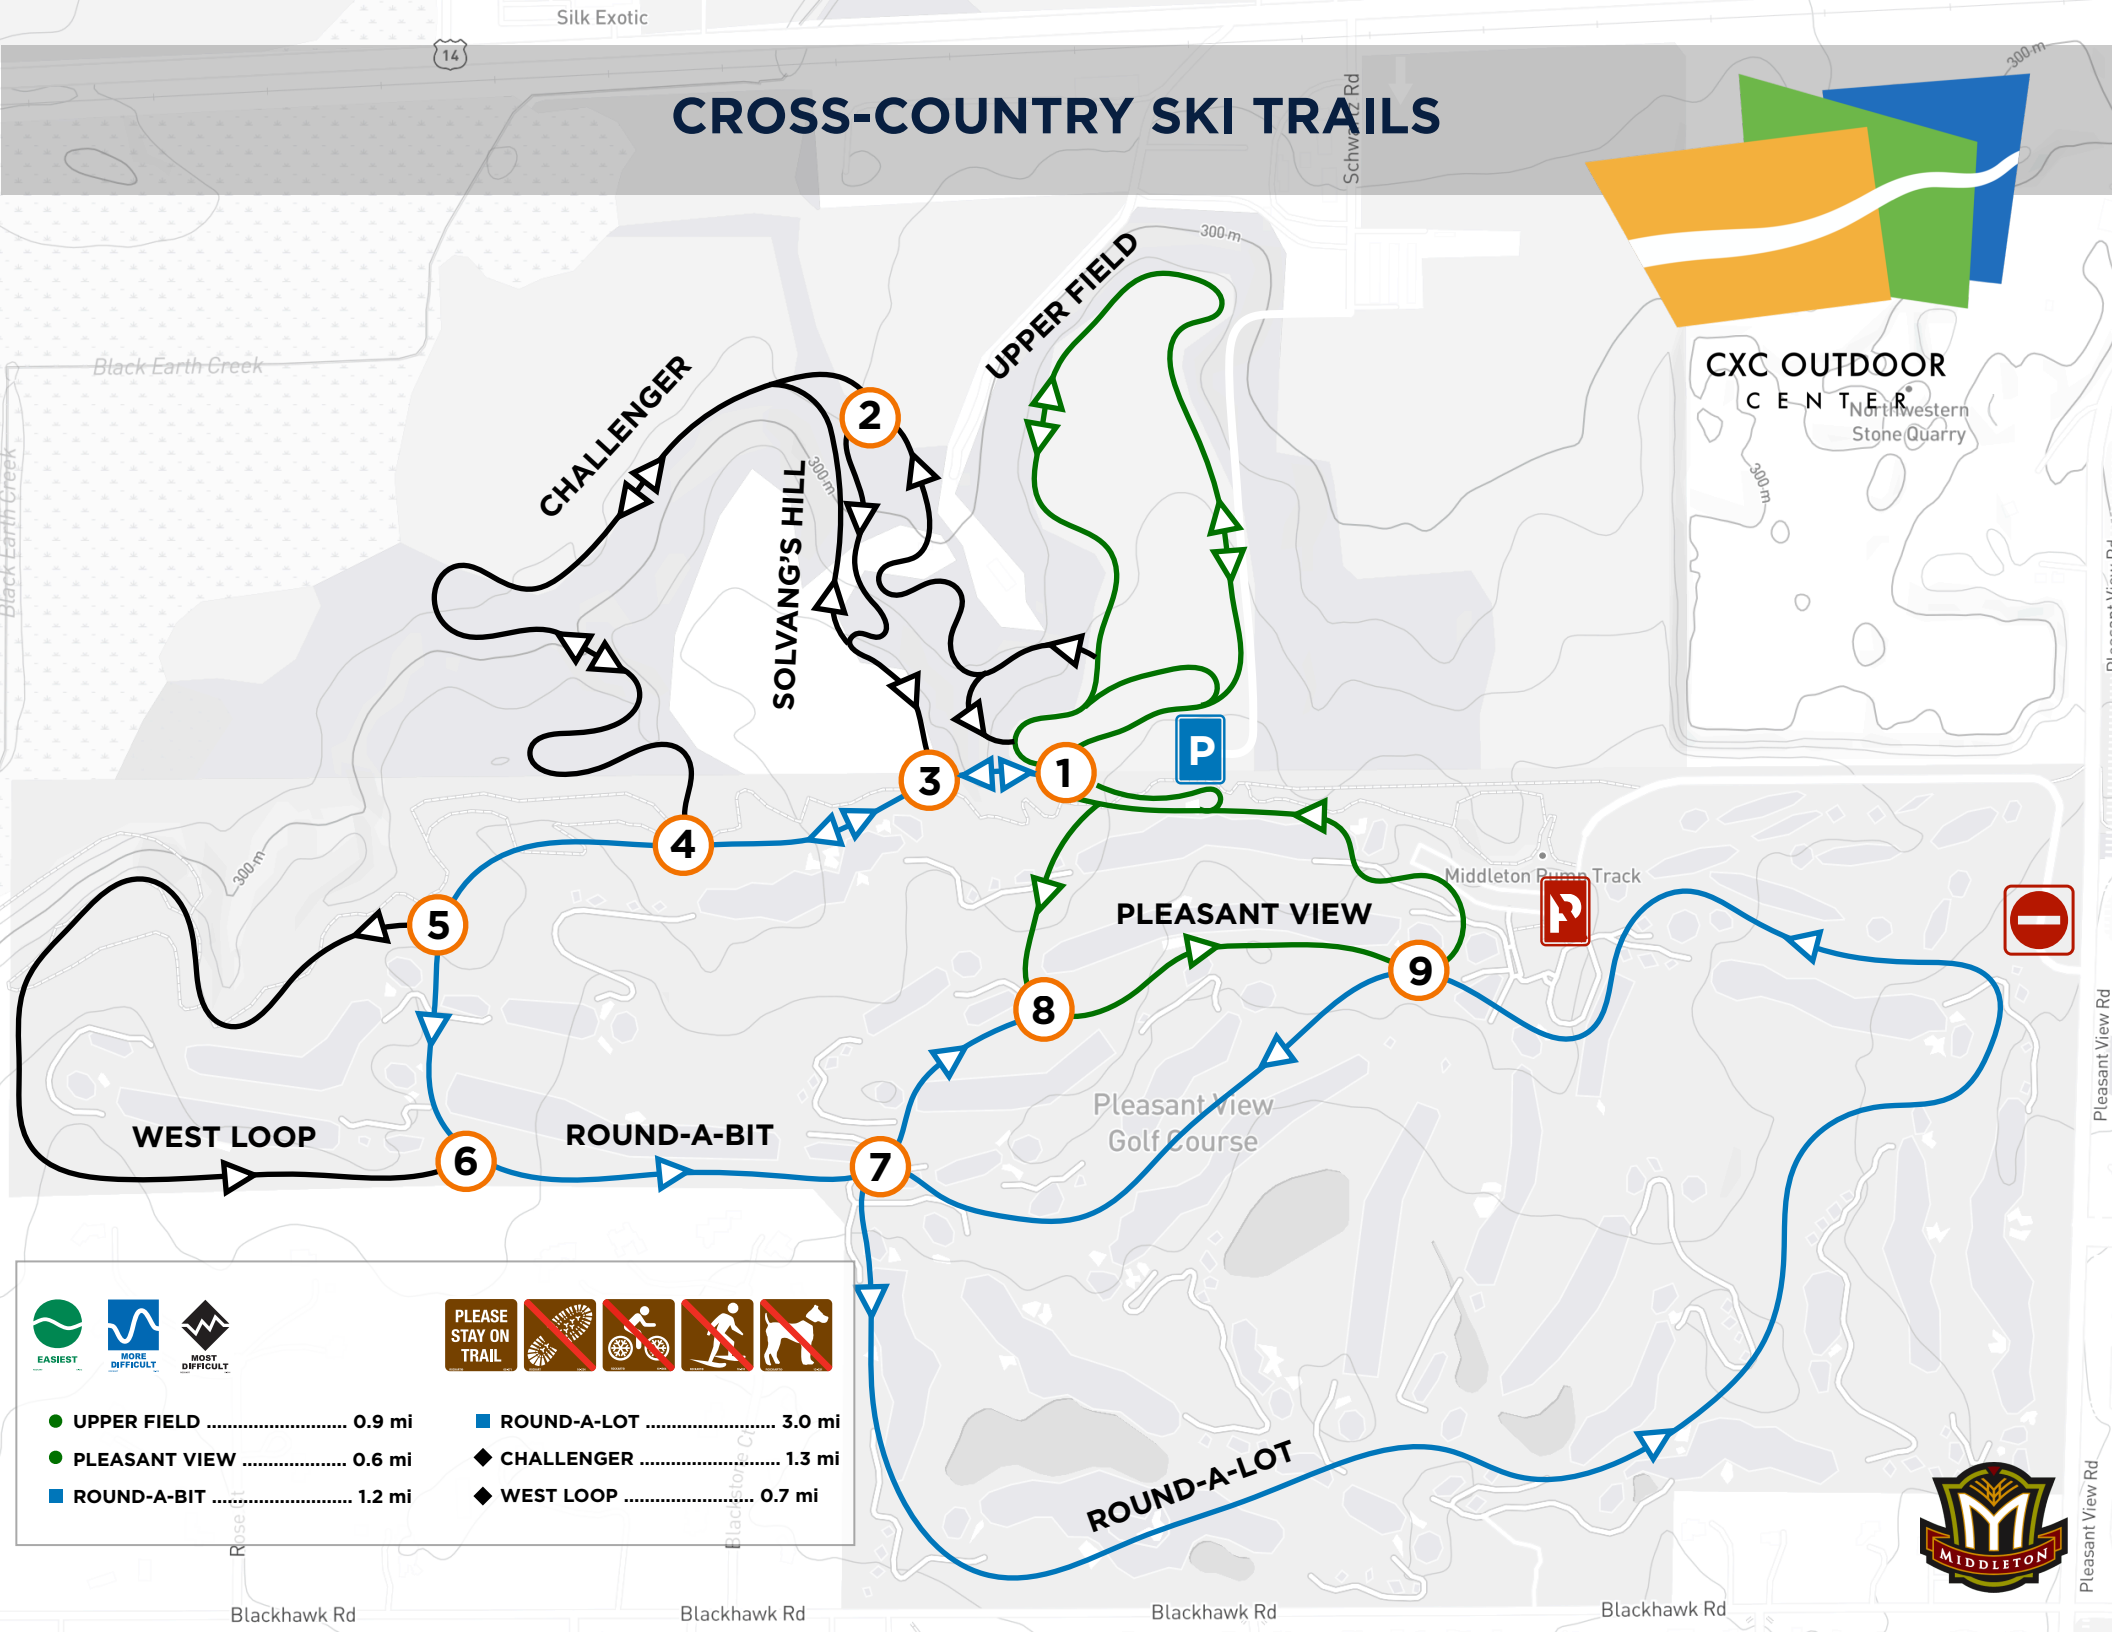

# CROSS-COUNTRY SKI TRAILS

**CXC OUTDOOR CENTER**  
Northwestern Stone Quarry

● UPPER FIELD ..... 0.9 mi	■ ROUND-A-LOT ..... 3.0 mi
● PLEASANT VIEW ..... 0.6 mi	◆ CHALLENGER ..... 1.3 mi
■ ROUND-A-BIT ..... 1.2 mi	◆ WEST LOOP ..... 0.7 mi